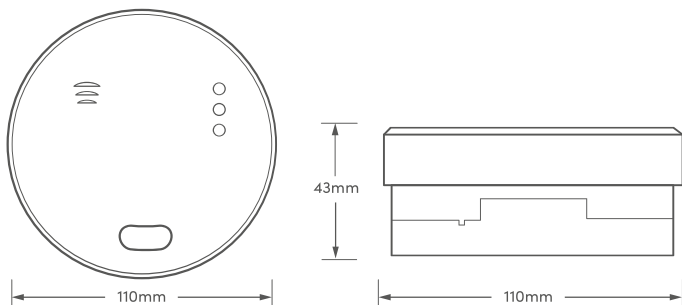

Product Code: HSSA/CO/RF10-PRO

hispec.co.uk